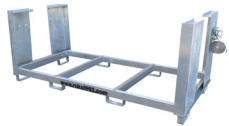

Specialty Sizes

Beer Garden Tables

The Shorty - Compact Seating

Table 42x26"	159
Standard Bench	80
Backrest Bench	170
Set, Standard Benches	319
Set, Backrest Benches	499

The StandUp - Standing Height

Table 79x24" with footrest	399
--------------------------------------	-----

Far from Standard

Designer Furniture Models

The Lago

Table 79x26"	1,799
Standard Bench	950
Backrest Bench	1,450
Set, Standard Benches	3,699
Set, Backrest Benches	4,699

Riva

Set	2,499
-----	-------

Rustica

Set, Standard Benches	549
Set, Backrest Benches	749

Functional Extras

Transport Containers

Standard Bench Sets **for 10 Sets** **for 15 Sets** **for 20 Sets**

Narrow (20") / Std Benches 1,299 1,399 1,699

Standard (26") / Std Benches 1,399 1,499 1,599

Wide (30") / Std Benches 1,499 1,599 1,699