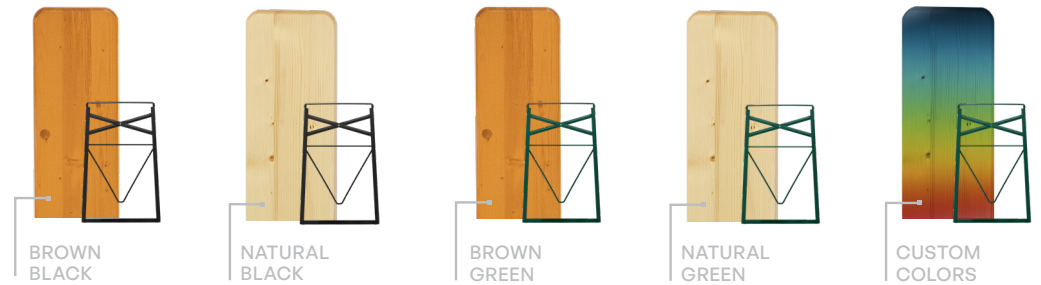


FOLDING FURNITURE PRICE LIST

2025

Your Pick of Sizes, Styles & Colors

Beer Garden Tables

Table Sizes	Classic	Comfort
Narrow 86x20"	169	259
Standard 86x26"	199	279
Wide 86x30"	239	/

Benches	Standard	Backrest
Individual	125	225

Set Pricing	Standard	Backrest
Narrow 86x20"	419	619
Standard 86x26"	449	649
Wide 86x30"	489	689
Comfort, Narrow 86x20"	509	729
Comfort, Std 86x26"	529	729

CUSTOM TABLE FINISHES
 Customize wood varnish and table frame colors with a selection of 200+ RAL swatches.
 * Minimum Quantity: 50 sets

Specialty Sizes

Beer Garden Tables

The Shorty - Compact Seating

Table 42x26"	159
Standard Bench	80
Backrest Bench	170
Set, Standard Benches	319
Set, Backrest Benches	499

The StandUp - Standing Height

Table 79x24" with footrest	399
--------------------------------------	-----