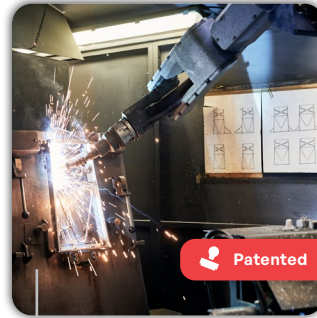

CHARLOTTE, NC
US HEADQUARTERS

EU & US
Supply and
Operations

Worldwide
Service &
Shipping

Solar Power
& Reforestation
Programs

Custom
Design &
Fabrication

Traditional
Oktoberfest
Favorite

In-House Design & Manufacturing

We've built, tested, and designed folding furniture since 1952. In that time, we've literally patented quality construction while developing signature styles. We also look to give back through sustainable practices like our annual reforestation program and solar-powered production.