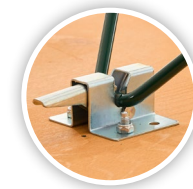

BASE FRAME  
POWDER  
COATING

FOLDING  
MECHANISM

FOOD-SAFE  
UV FINISHES

TOOL-FREE  
ASSEMBLY

FOLDING  
FURNITURE LOCK

PATENTED STABILIZING  
'C-PROFILE'

TÜV-SÜD PRODUCT  
CERTIFICATION

VARIABLE TABLE FRAME  
MODELS & TABLE WIDTHS